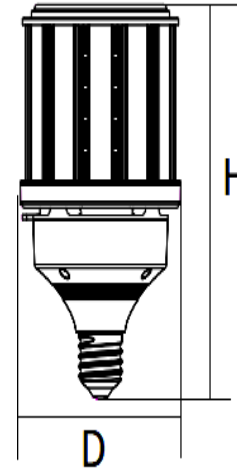

DIMENSIONS:

13.15"(H) x 5.50"(D)

CL-HL-200W-50K-E39-480V

LED CORN LIGHT

Ideal for general site lighting, alleys, loading docks, doorway, pathway, and parking areas.

ELECTRICAL SPECIFICATIONS:

- Voltage: 480V
- Wattage: 200W
- Power factor: 0.90
- Efficacy: 130LM/W

HOUSING SPECIFICATIONS:

- Big heat sink, No fans
- Lamp plastic housing and Sealant pouring for whole driver
- Do not use the lamps in enclosed fixtures
- Operating temperature: -4°F to 149°F

CERTIFICATIONS: UL,DLC

LIGHTING SPECIFICATIONS:

- 360° degree lighting
- LED type: SMD2835
- Lamp Base: E39
- Lens: optical Lens
- Total lumens: 28000LM
- Color temperature: 5000K
- Color rendering index: >80

WARRANTY: 5 years